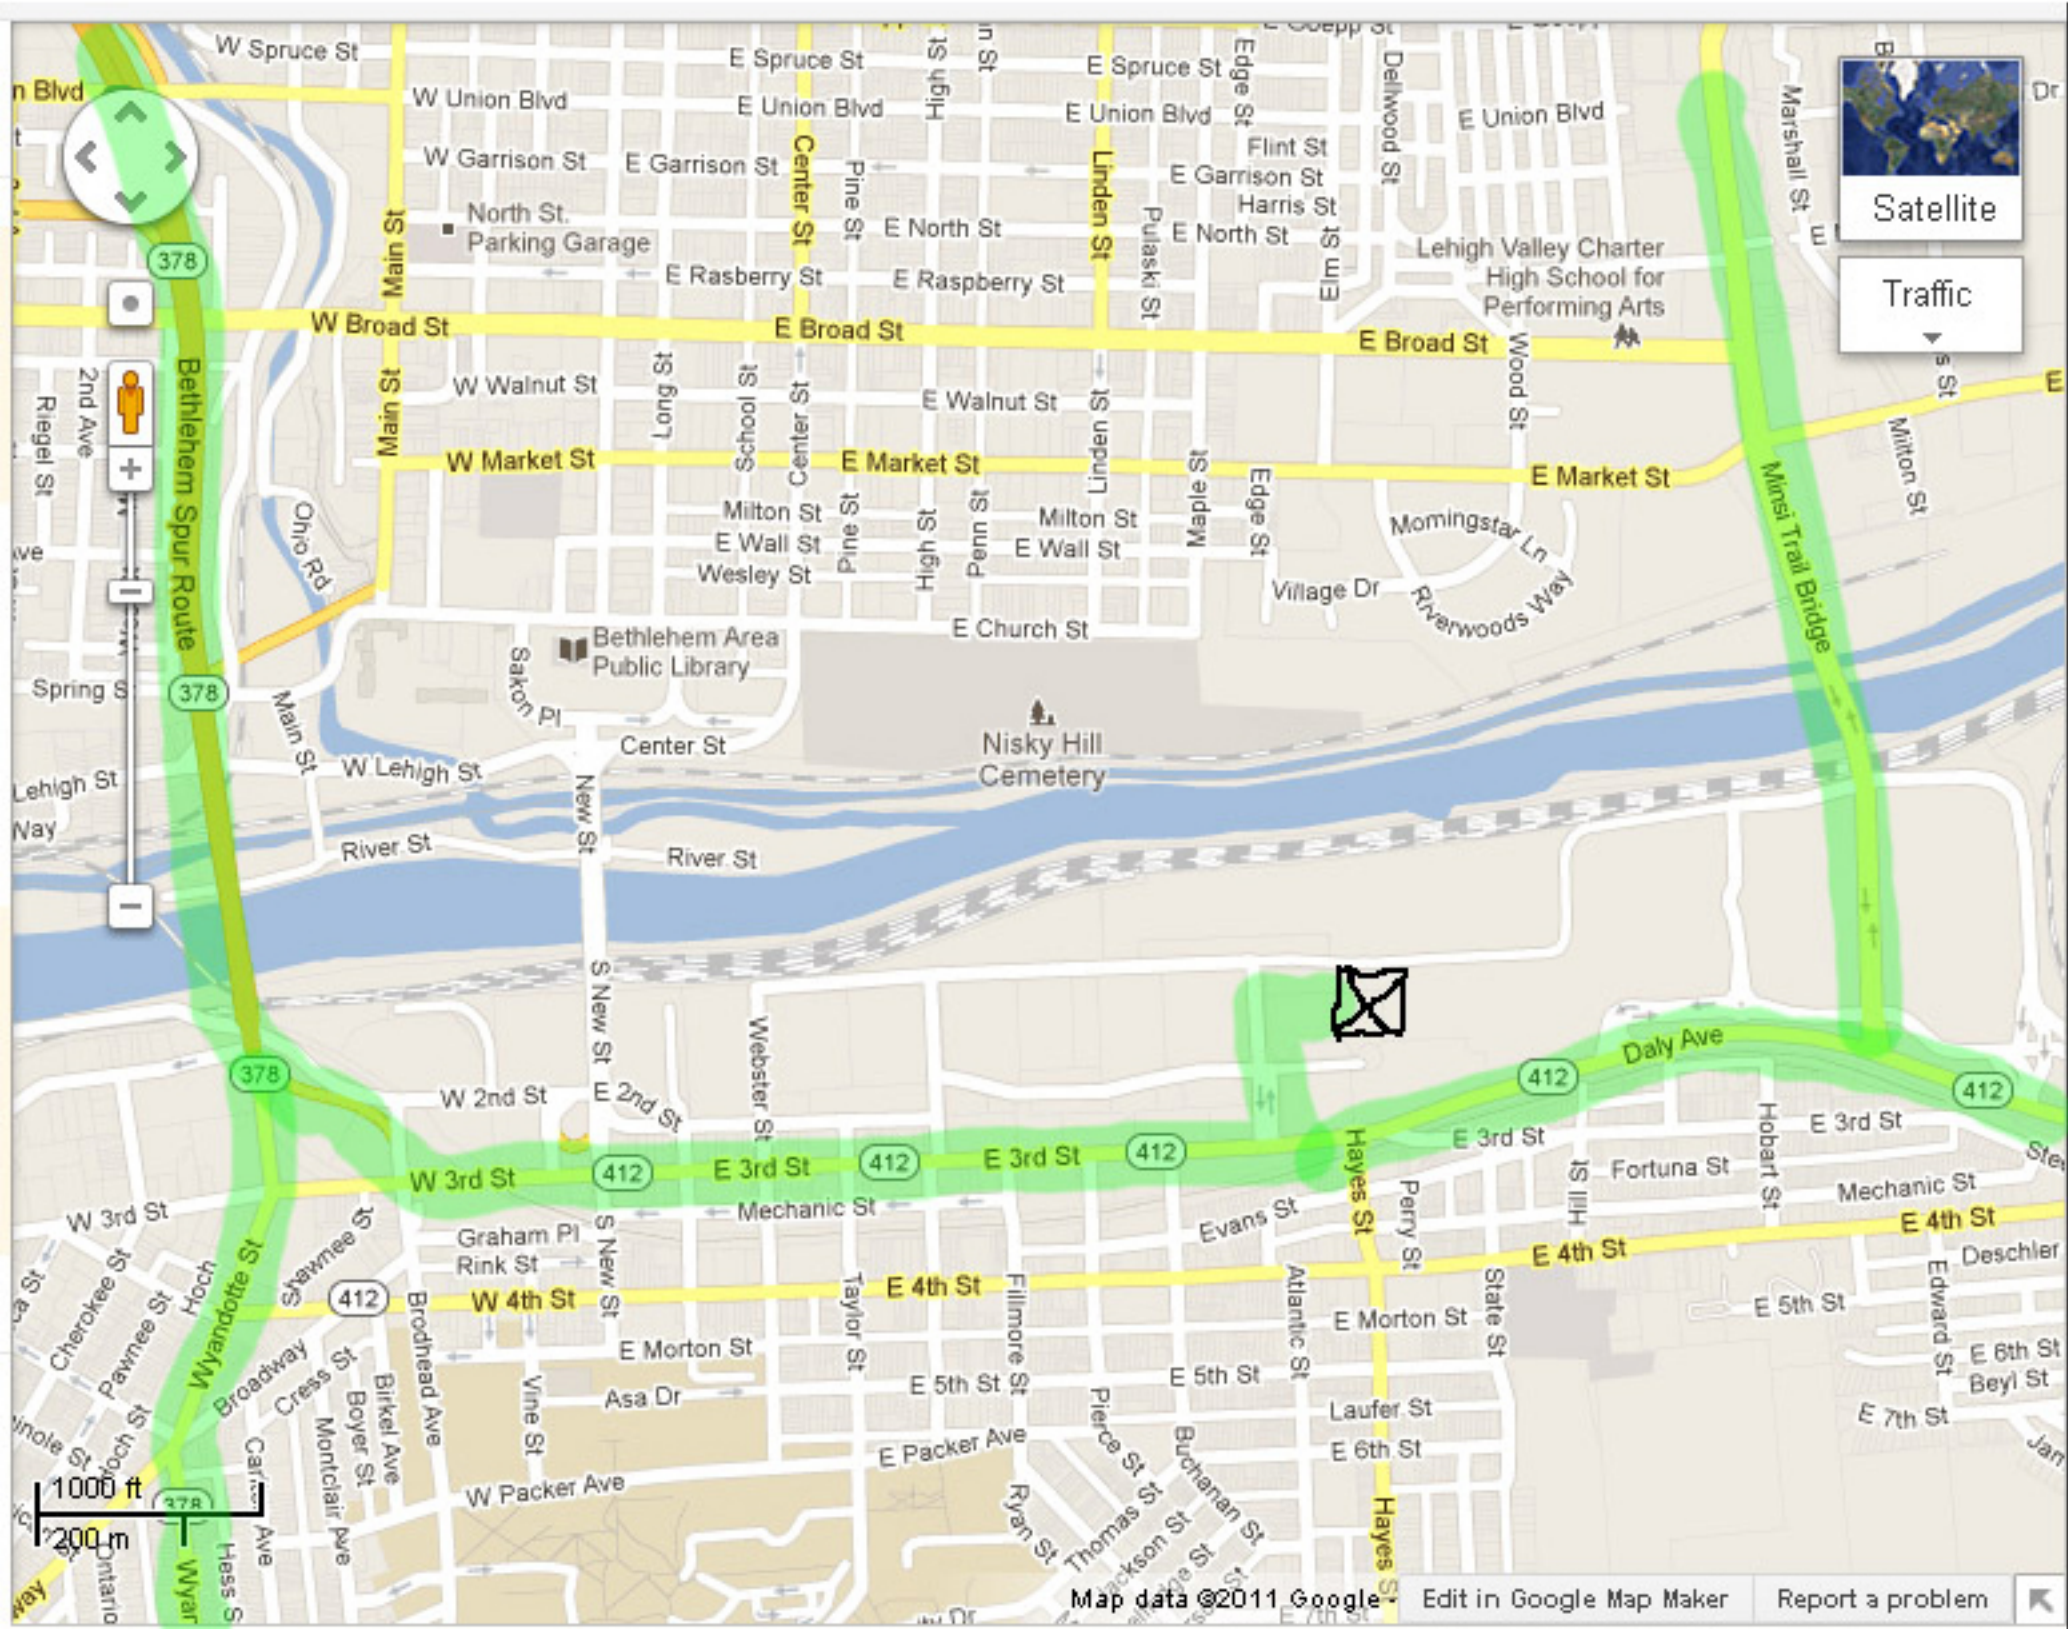

DIRECTIONS to Lehigh Valley Orchid Club meetings

Our new meeting place is at the Channel 39, WLVT studio on the SteelStacks campus in South Bethlehem, 830 East First Street Bethlehem, PA 18015. Go to route 412 in Bethlehem via Rt. 378, Rt. 78 or the Minsi Trail Bridge and turn North onto Founder's Way at the SteelStacks sign (between downtown Bethlehem and the Casino). At the first intersection, turn right, East, and go to circle , Turn left (towards blast furnaces) and then left into the gated parking lot. Use the intercom to request entrance for the Orchid Club meeting. After parking enter building through side door around the right side, past the bike racks.

SPECIAL NOTE: In the event that there is a large event at SteelStacks, you may encounter guards blocking Founder's way. Please explain to the guards that you are going to the Channel 39 employee parking lot for an Orchid Club meeting.

Satellite

Traffic

101

Founders Way

ArtsQuest Center
at SteelStacks

PBS-39

Park

Use intercom to ask for gate opening
"Lehigh Valley Orchid Club Meeting"

Founders Way

Daly Ave

E 3rd St

E 3rd St

E 3rd St

412

E 3rd St

412